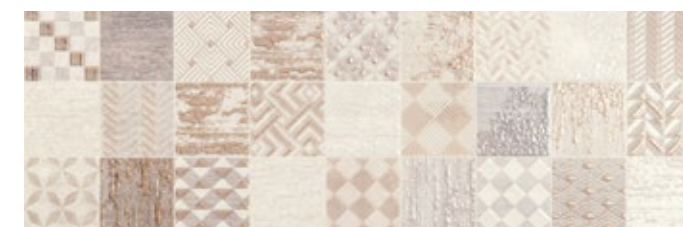

DECOR TESSUTO MARFIL RECT.
29 x 89 cm.

P 57