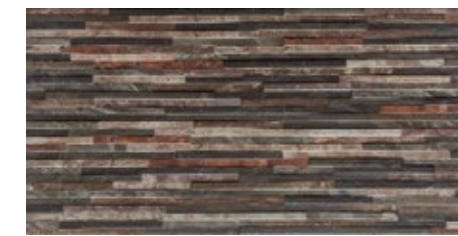

[30x60 cm] 12"x24"

DIRECTION

DIRECTION BLACK
30 x 60 cm.

M 40

DIRECTION GREY
30 x 60 cm.

M 40

DIRECTION OXYDE
30 x 60 cm.

M 40