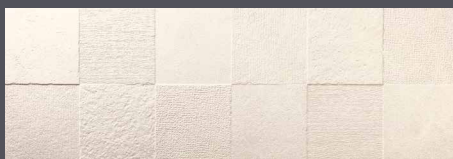

Heritage Textures Perla Mate Rect. // Gris Mate Rect. M-63