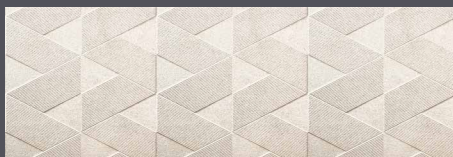

Heritage Triangles Perla Mate Rect. // Gris Mate Rect. M-63