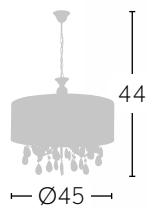

Blanco
039755001

Negro
039755009

Cuero
039755014

5XE14