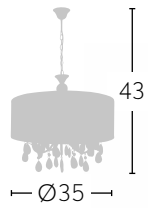

Blanco
039753001

Negro
039753009

Cuero
039753014

3XE14