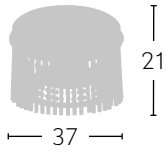

TECNOLOGÍA
LED
INTEGRADA

TECNOLOGÍA
LED
INTEGRADA