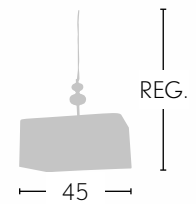

Nácar/Cromo
067994553

3XE27