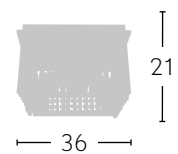

TECNOLOGÍA
LED
INTEGRADA

TECNOLOGÍA
LED
INTEGRADA