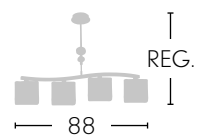

DARWIN

■ Nacar/Cromo
067954053

💡 4XE14