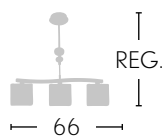

■ Nacar/Cromo
067953053

💡 3XE14