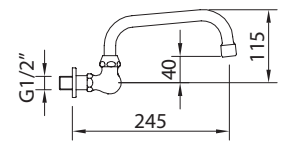

GRIFO SIMPLE MURAL
Wall mounted single tap | Robinet simple mural

Grifo de pared con aireador y caño conformado giratorio.
Deck mounted single faucet aerator and swivel tube spout.
Robinet évier bec orientable, aérateur.

Ref.	€	QTY
ACS 98459	32,00	12