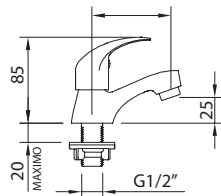

GRIFO SIMPLE REPISA
Single handle washbasin tap | Robinet simple

Grifo de repisa con aireador.
Deck mounted single basin tap, with aerator.
Robinet lavabo, aérateur, 1/2"

Ref.	€	QTY
ACS 98458	27,00	48