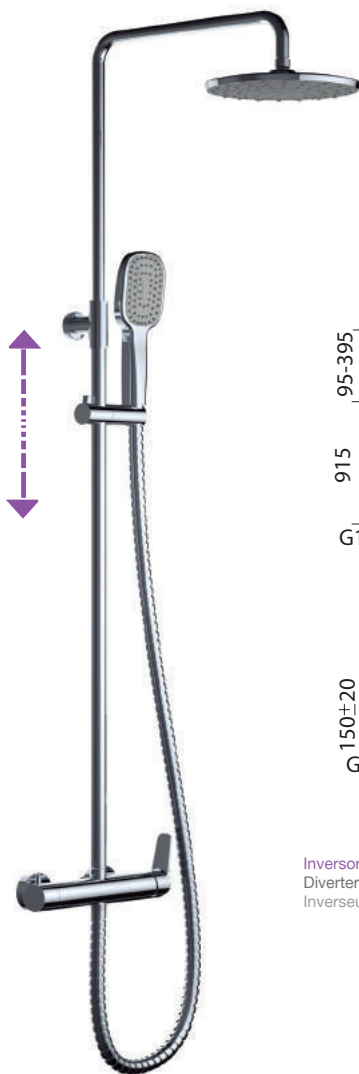

GRIFO SIMPLE REPISA 20
Single handle washbasin tap 20 | Robinet simple 20

Grifo de repisa con aireador.
Deck mounted single basin tap, with aerator.
Robinet lavabo, aérateur, 1/2"

	Ref.	€	📦
	99392	34,00	12

GRIFO SIMPLE MURAL
Single handle washbasin wall tap | Robinet simple mural

Grifo mural con aireador..
Wall single basin tap, with aerator.
Robinet lavabo mural, 1/2"

	Ref.	€	📦
	99393	27,00	12