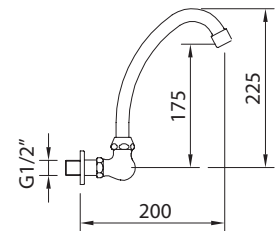

GRIFO SIMPLE MURAL
Wall mounted single mixer | Robinet simple mural

Grifo simple mural con aireador y caño conformado giratorio.
Wall mounted single mixer, aerator and swivel tube spout.
Robinet évier bec orientable, aérateur

Ref.	€	📦
98501	32,00	12