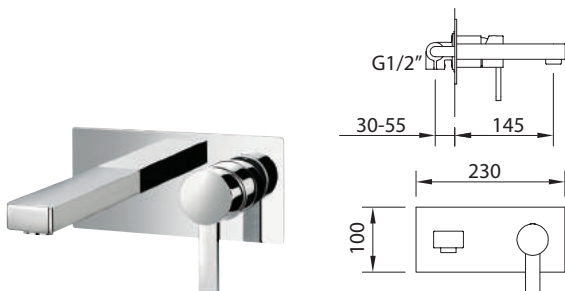

LAVABO EMPOTRAR
Concealed basin | Mitigeur lavabo à encastrer

Mezclador empotrable, caño mural con aireador, longitud 145 mm.
Concealed basin, aerator, wall spout length 145 mm.
Mitigeur lavabo encastré, aérateur, bec 145 mm.

	Ref.	€	Q
	97059	259,00	8