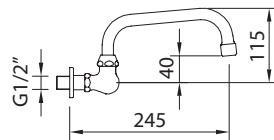

GRIFO SIMPLE MURAL
Wall mounted single mixer | Robinet simple mural

Grifo simple mural con aireador y caño conformado giratorio.
Wall mounted single tap aerator and swivel tube spout.
Robinet évier bec orientable, aérateur

Ref.	€	📦
98450	32,00	12