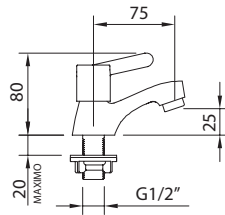

GRIFERÍA SIMPLE REPISA
Single handle washin tap / Robinet simple

Grifo de repisa, con aireador.
Deck mounted single faucet, with aerator.
Robinet lavabo, aérateur, 1/2"

Ref.	€	📦
98449	27,00	48