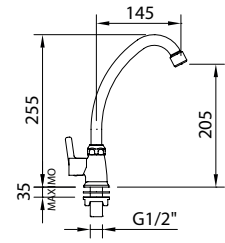

	Ref.	€	
	99216	99,00	12

GRIFERÍA SIMPLE REPISA
Single handle washin tap / Robinet simple

Grifo de repisa, con aireador.
Deck mounted single faucet, with aerator.
Robinet lavabo, aérateur, 1/2"

Ref.	€	📦
98449	27,00	48