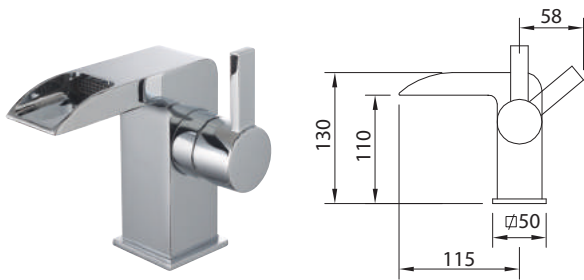

LAVABO 110
Basin mixer 110 | Mitigeur lavabo 110

Mezclador, rompeaguas y flexibles M-10 3/8" x 370 mm.
Mixer, open spout, flexible hoses M-10 3/8" x 370 mm.
Mitigeur lavabo, brise-jet, raccords flexibles M-10 3/8" x 370 mm