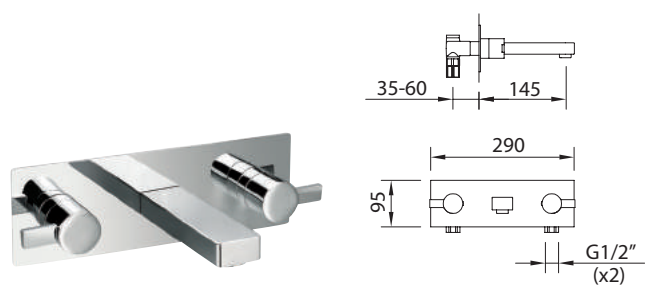

LAVABO EMPOTRAR
Concealed basin | Mélangeur lavabo à encastrer

Mezclador empotrable, caño mural con aireador, longitud 145 mm.
Concealed basin, aerator, wall spout length 145 mm.
Mélangeur lavabo encastré, aérateur, bec 145 mm.

	Ref.	€	Q
	97054	259,00	4

Tecnología
Technology / Technologie

SISTEMA ECONATURE.
AHORRO DE AGUA.
DOS POSICIONES DE APERTURA DE LA MANETA.

Econature system.
Save water. Two positions of opening the handle.

Système Econature.
Économie d'eau. Deux positions d'ouverture de la poignée.