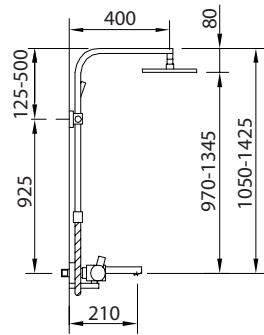

Inversor incorporado en la maneta de caudal
Integral diverter in the flow handle
Inverseur intégré dans la poignée

CONJUNTO DE BAÑO-DUCHA TERMOSTÁTICO EXTENSIBLE
Extensible Thermostatic bath-shower system
Colonne thermostatique bain-douche extensible

Mezclador de baño-ducha **termostático** con tubo extensible.
Adjustable thermostatic bath-shower system.
Support douchette orientable, inverseur automatique/céramique, pomme de douche, douchette et flexible

1. Incluye
   Includes
   Inclus
2. 200x200
     99600
   - Marina
     96786
   - 1,75 m
     97670
   - Pascua
     97112

Ref.	€	📦
97057	1.182,00	3

- 98027
- 90027
- 60310