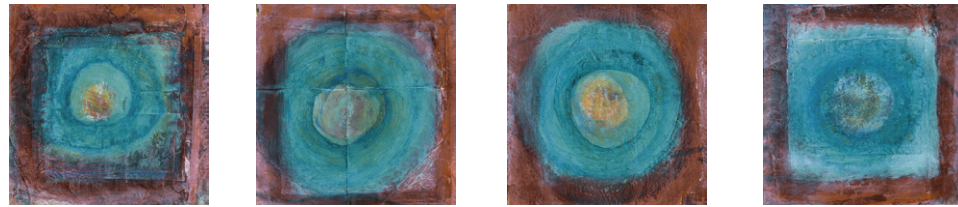

PORCELAIN

20 x 20 cm / 7.9 "x 7.9 "

EYE

LINE

TOUCHÉ