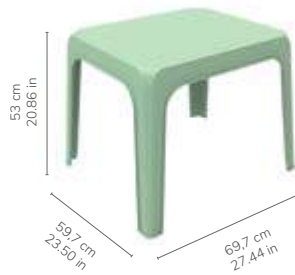

ESPECIFICACIONES TÉCNICAS

TECHNICAL SHEET | SPÉCIFICATIONS TECHNIQUES

JAN

Mesa monobloc inyectada en polipropileno con portarotuladores con tapa extraíble. Protección UV. Superficie para dibujar con rotuladores borrables.
Box palet (10 unidades): 2 verde lima / 2 azul cielo / 2 fucsia / 2 naranja / 2 aquamint.

Table monoblock injected in polypropylene with pen tray with removable lid. UV Protection. Surface for drawing with erasable markers. Box pallet (10 units): 2 lime green / 2 light blue / 2 fuchsia / 2 orange / 2 aquamint.

Table monobloc injectée en polypropylène avec porte-marqueurs et couvercle amovible. Protection UV. Surface pour dessiner avec marqueurs non permanents. Box palette (10 unités): 2 vert lime / 2 bleu ciel / 2 fuchsia / 2 orange / 2 aquamint.