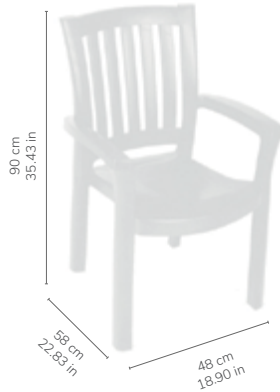

- **60500**
  Blanco
  White
  Blanc
- **60501**
  Verde Oscuro
  Dark Green
  Vert Foncé

W 48 cm	W 18.90 in	3.90 kg / 8.58 lb.
L 58 cm	L 22.83 in	Apilable
H 90 cm	H 35.43 in	Stackable | Empilable

STD units	Packaging dim. (cm)	M3/ pack	NW units (kg)	Units Container 20'	Units Container 40'	Units Container HC	Units Truck 70m³	Units Truck 100m³
24	100x62x272	1,68	3,90	-	1000	1200	1344	1440

ORIGINAL

Sillón para uso exterior. Inyectado en polipropileno. Protección UV.

Armchair for outdoor use. Injected with polypropylene. UV Protection.

Fauteuil pour extérieur. Injectée en propylène. Protection UV.